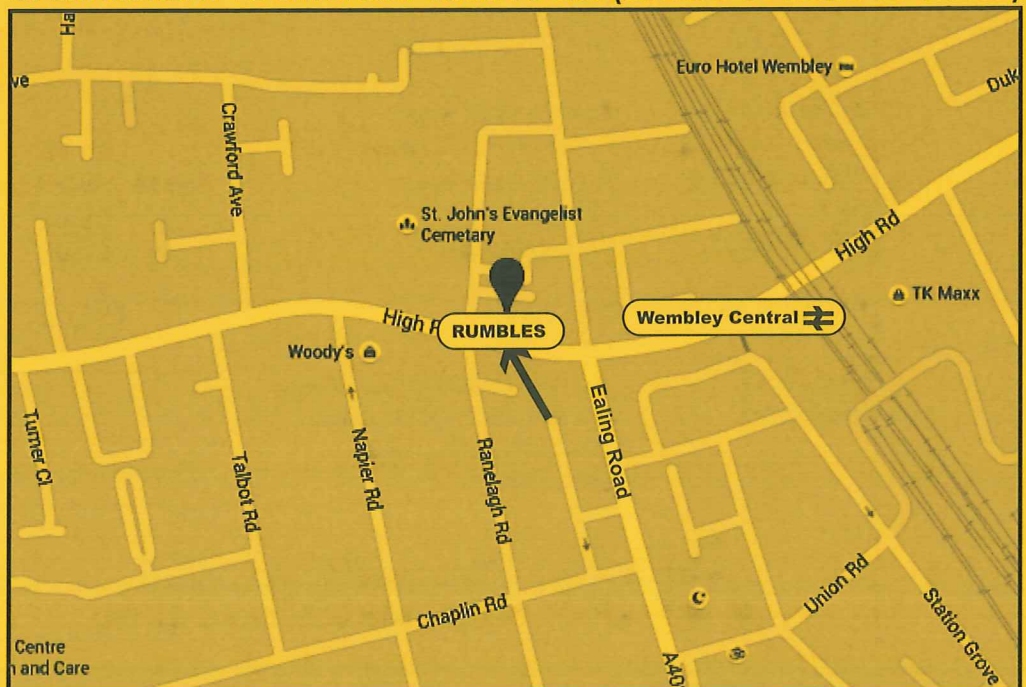

RUMBLE'S

SCHOOL UNIFORM

598 HIGH ROAD, WEMBLEY
HA0 2AF near **HSBC BANK** Tel: 020 8902 1393

SHOP

FIND US IN WEMBLEY

OPEN: MONDAY TO SATURDAY 10AM TO 5.30 (SUNDAY'S PHONE TO CHECK)

ITS SO EASY

As soon as you receive this list please bring your child to purchase the uniform.

We now stock uniforms and sports kits.

WE ACCEPT ALL MAJOR CREDIT CARDS

BUSES: 18. 79. 83. 92. 182. 204. 224. 297 & 223
NEAREST -UNDERGROUND-WEMBLEY CENTRAL STATION